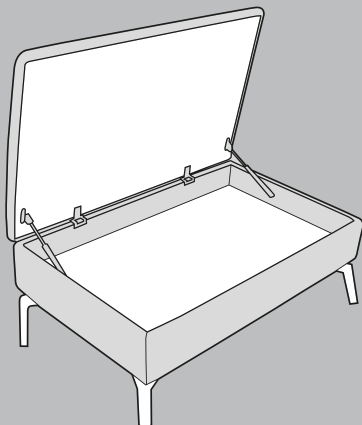

Tao Storage Footstool

H: 39cm W: 104cm D: 64cm

Weight: 21.5kg

Foot Options

Chrome

Antique

Mid Oak

Dimensions: Height x Width x Depth

Please note: All dimensions are approximate. Allow tolerance of +/- 2.5cm.

Colours represented are to be used as a guide only. Please refer to manufacturers swatch for a more accurate colour match.

The mark of responsible forestry